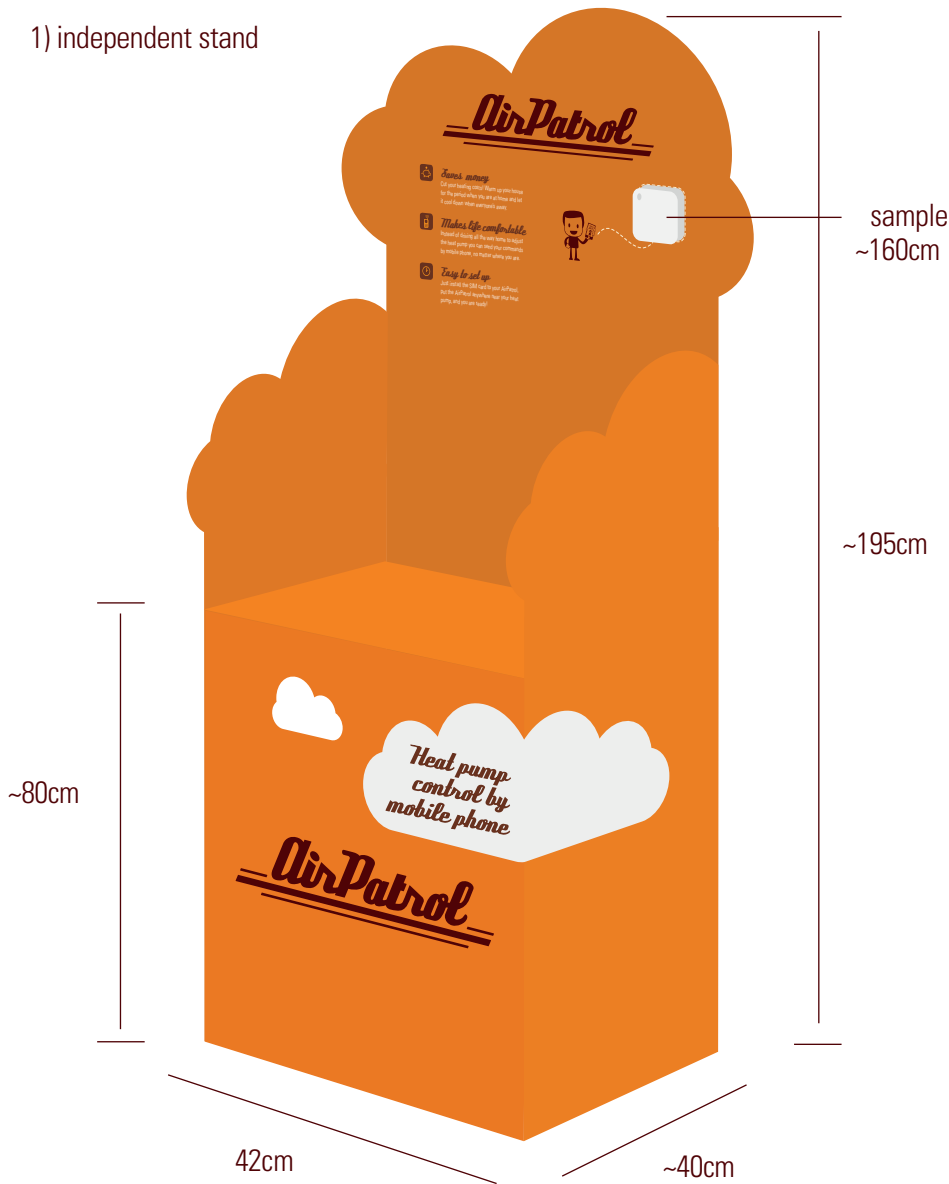

# AirPatrol Point of Sales product stands in shop

## 1) independent stand

## 2) small stand - can be attached to a heat pump stand / product shelf