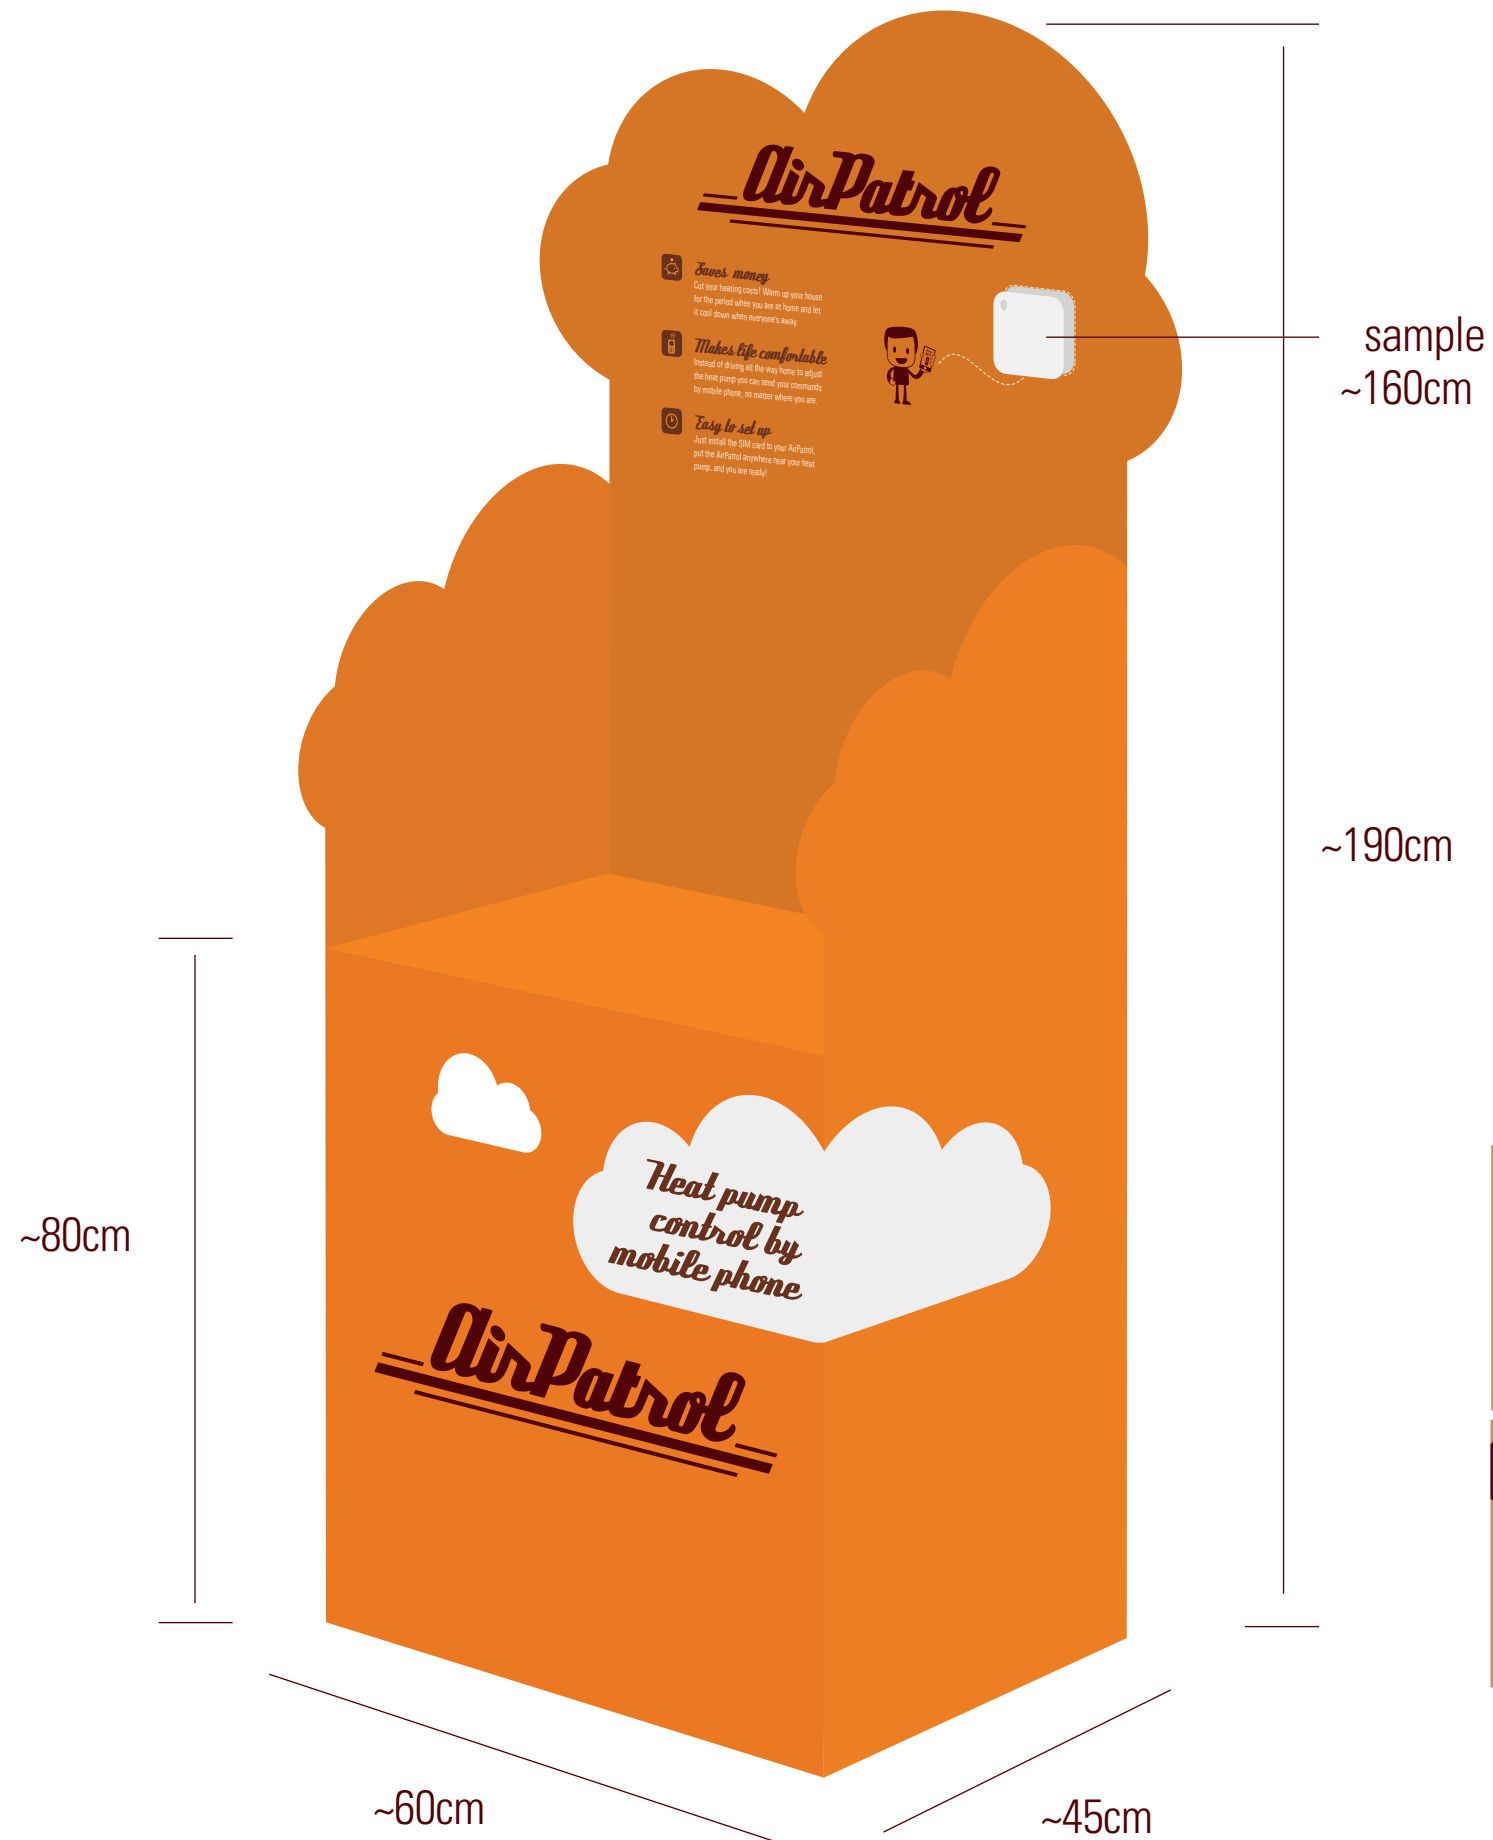

product stand in shop

transportation box contains 18 product boxes